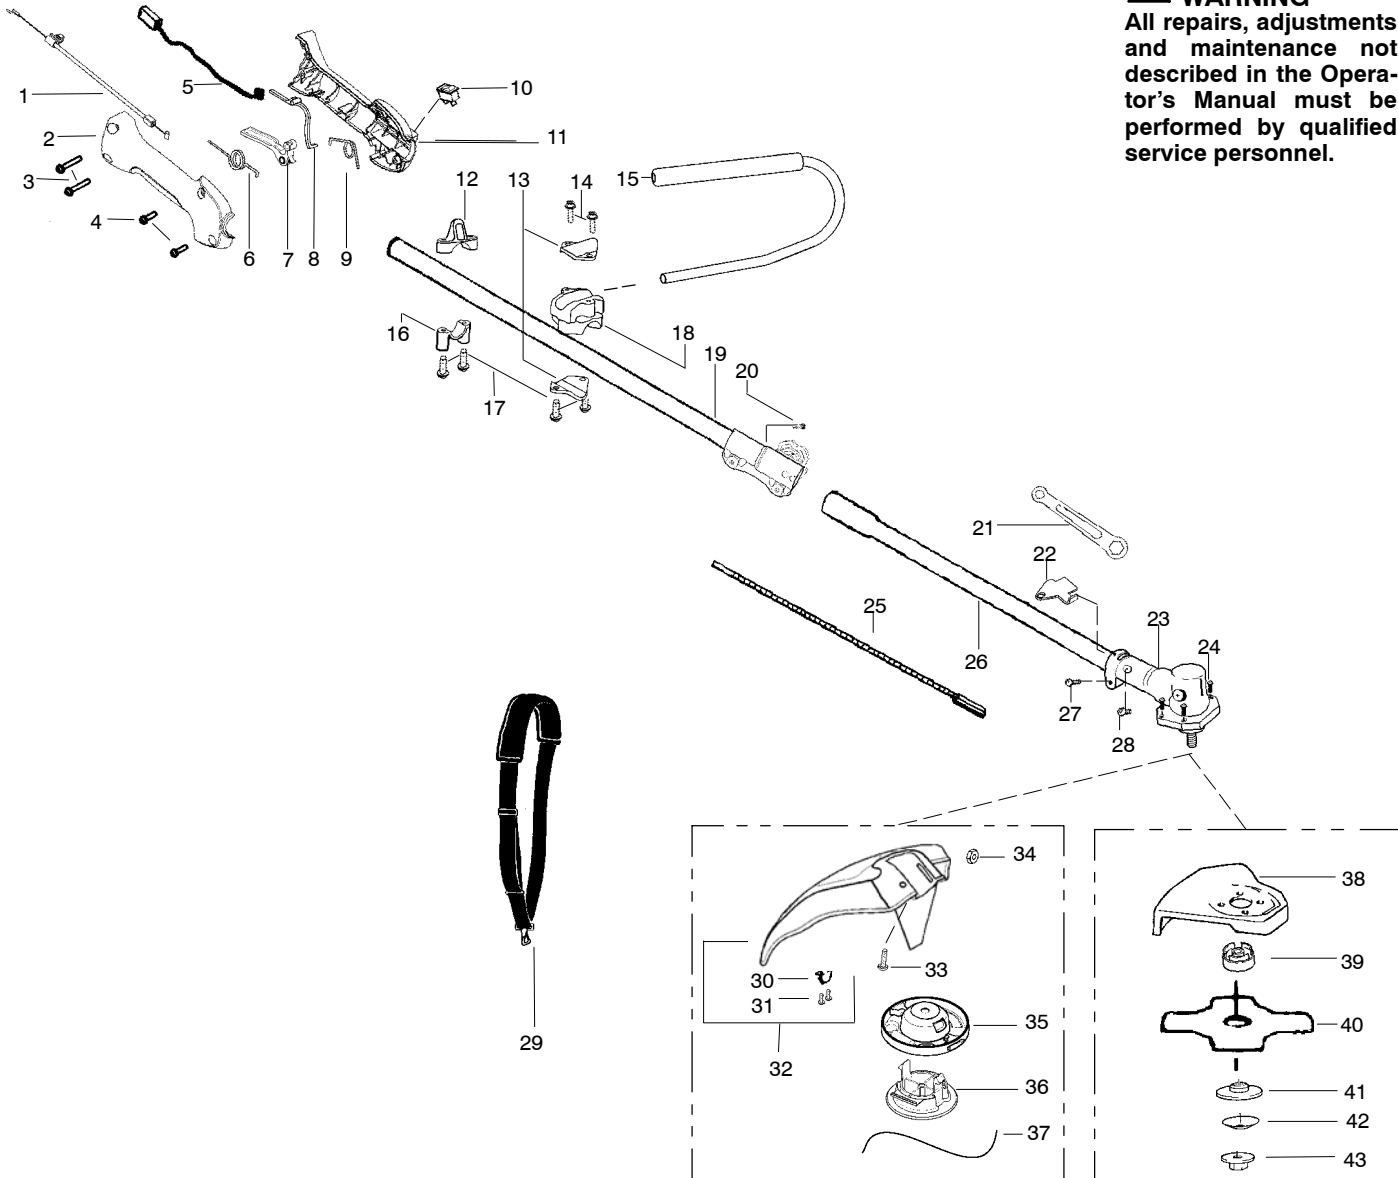

⚠ WARNING
All repairs, adjustments and maintenance not described in the Operator's Manual must be performed by qualified service personnel.

Ref.	Part No.	Description	Ref.	Part No.	Description	Ref.	Part No.	Description
1.	545044301	Assy.-Throttle Cable	19.	545006014	Kit-Upper Shaft (Incl. flex, clamp & 20)	35.	545053902	Assy-Fixed Line Head (Incl. 36,37)
2.	545012902	Hsg.-Throttle (RH)	20.	530016344	Screw	36.	545049501	Cap-Fixed Line
3.	530016406	Screw	21.	530056401	Wrench	37.	545068001	Line
4.	530015814	Screw	22.	530057554	Bracket-Shield	38.	530071947	Kit-Blade Shield
5.	530054183	Assy.-Wire	23.	530096100	Assy-Gearbox	39.	530095815	Dust cup
6.	545067201	Spring-Trigger	24.	530016312	Screw	40.	530055892	Assy-Weed Blade
7.	545013001	Trigger-Throttle	25.	530096218	Flex shaft-Lower	41.	530095816	Washer
8.	545013101	Lockout	26.	545006059	Kit-Lower Shaft	42.	530016240	Washer-Belleville
9.	545015201	Spring-Lockout	27.	530016014	Screw	43.	530015793	Nut-Flange
10.	530069572	Kit-Switch	28.	530015775	Screw	Not Shown		
11.	545013201	Hsg. Throttle (LH)	29.	530092085	Strap-Shoulder	----		Operator Manual
12.	530057986	Clamp-Harness (upper)	30.	530052286	Line Limiter	545140969		Euro 1
13.	530058563	Clamp-Bracket	31.	530015814	Screw	545140968		Euro 2
14.	530015886	Screw	32.	545081001	Kit-Shield (Incl. 21,30,31,33,34)	545075701		Decal-Warning CE
15.	530071974	Kit-Handlebar (Incl. grip, cap, decal)	33.	530015820	Bolt	530150313		Decal-Warning (upper)
16.	530057987	Clamp-Harness (lower)	34.	530015197	Nut	530056335		Decal-Blade Direction
17.	530015940	Screw				530031159		Wrench-Hex (5/32")
18.	545024501	Clamp-Handlebar				502035505		Guard-Transport