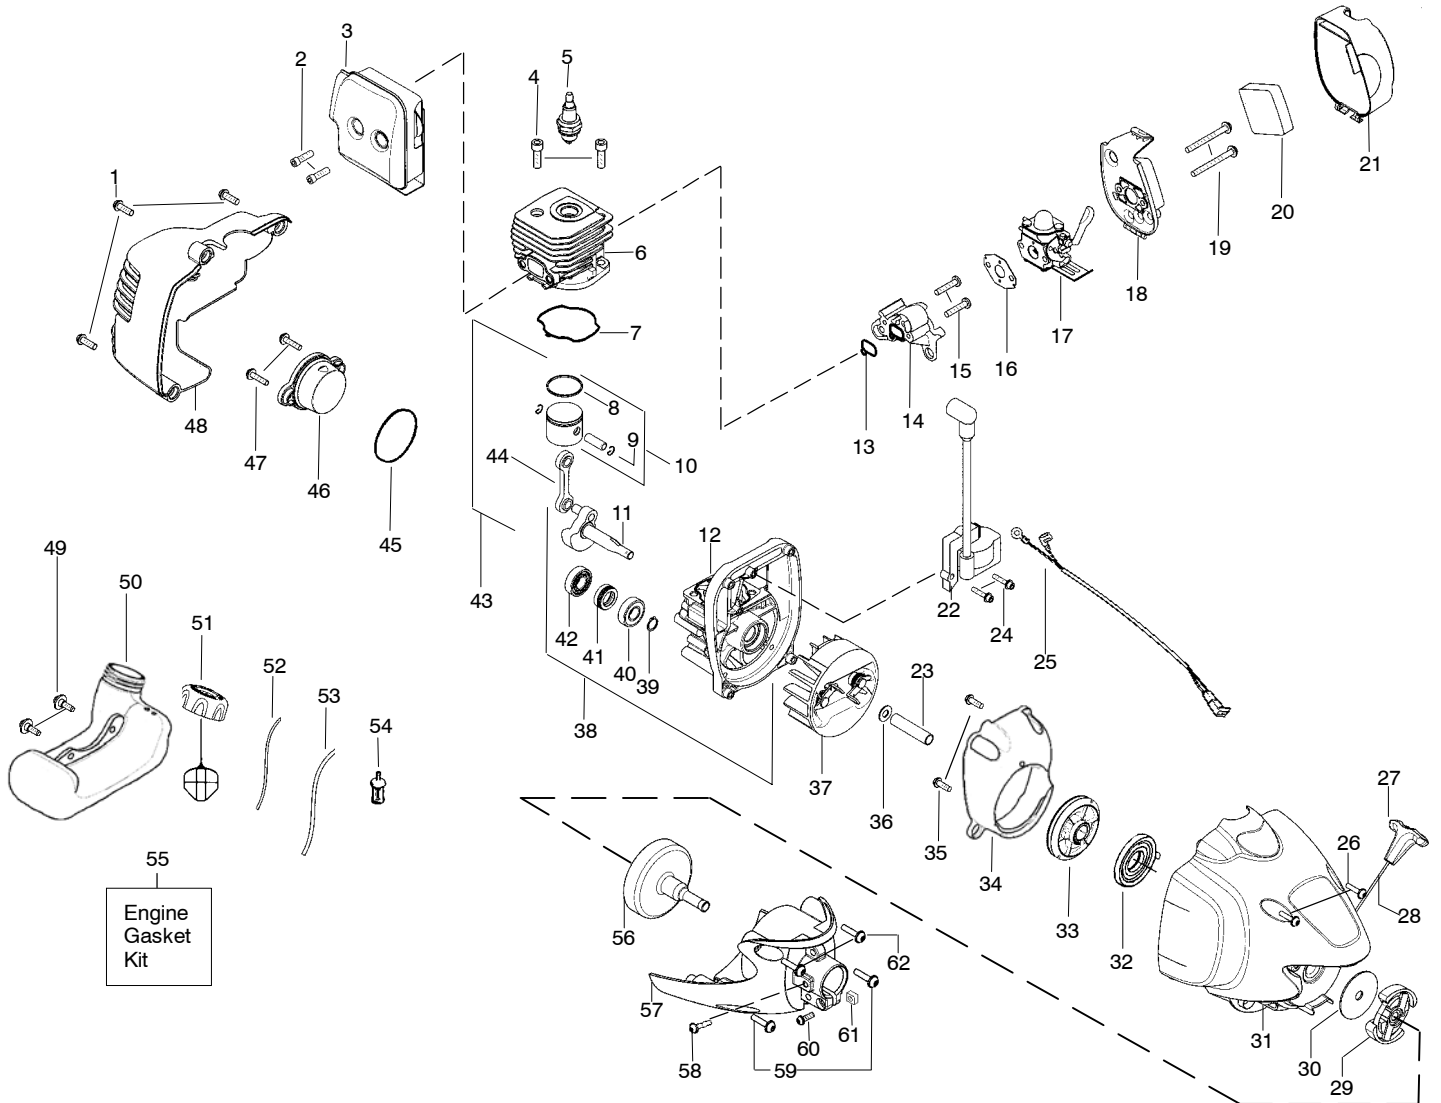

Ref.	Part No.	Description	Ref.	Part No.	Description	Ref.	Part No.	Description
1.	530015880	Screw	21.	530057545	Cover-Air Box	44.	530069945	Kit-Conn. Rod
2.	530058982	Bolt-Muffler	22.	530035505	Ignition Module	45.	530071750	O-Ring-C'case (kit)
3.	530059825	Assy-Muffler/Shield (Incl. 2)	23.	530059758	Spacer-Flywheel	46.	530057954	Assy-Plug (incl.45)
4.	530015953	Screw-Cylinder	24.	530016357	Screw	47.	530016386	Screw
5.	952030249	Spark Plug (RCJ 6Y)	25.	545015601	Assy-Switch wire	48.	530057539	Shroud-Rear
6.	530012541	Cylinder	26.	530015810	Screw	49.	530016445	Retainer-Tank
7.	530071750	Seal-Cylinder (kit)	27.	530054834	Handle-Starter	50.	530057974	Assy-Fuel Tank (incl. filter, lines & fuel cap)
8.	530055120	Piston Ring	28.	545050409	Kit - Rope	51.	530057973	Assy-Fuel Cap
9.	530015162	Retainer-Piston Pin	29.	530055122	Assy-Clutch	52.	530069247	Kit-Fuel Line (Small)
10.	530071833	Kit - Piston (Incl. 8, 9)	30.	530094189	Washer-Clutch	53.	530069216	Kit-Fuel Line (Large)
11.	530012579	Assy-Crankshaft	31.	545016004	Assy.-Fan Hsg	54.	530095646	Assy-Fuel Pickup
12.	530012582	Assy-Crankcase (Incl. 40,41,42)	32.	545054901	Spring-Starter	55.	530071750	Kit-Engine Gasket (Incl. 7, 13,16,45)
13.	530071750	Seal-Cyl/Carb.(kit)	33.	545050407	Kit-Starter Pulley	56.	530150247	Assy-Clutch Drum
14.	530057547	Adapter-Carb.	34.	545080601	Baffle	57.	545077301	Assy-Clutch Cover (Incl. 60,61)
15.	530016441	Screw	35.	530015880	Screw	58.	530016319	Screw-Align
16.	530071750	Gasket-Carb. (kit)	36.	530016463	Washer-Clutch Flat	59.	530015772	Screw
17.	530071811	Kit-Carb.(C1U-W19)	37.	530039243	Assy-Flywheel	60.	530016381	Screw 12-24
(Note: Repair kits are not available for this carburetor)			38.	545102101	Assy-C'case & C'shaft	61.	530016382	Nut 12-24
18.	530059246	Air Box	39.	530015941	Retain. Ring-C'shaft	62.	530015814	Screw
19.	530016429	Screw	40.	530055728	Outer Bearing	Not Shown		
20.	530036575	Foam-Air Filter	41.	530019264	Seal-C'shaft	530058709	Bulb-Purge	
			42.	530032125	Inner Bearing			
			43.	530071785	Kit-piston/rod (Incl. 10,44)			

✓ = NEW PART NUMBER FOR THIS IPL

* = REFER TO THE SERVICE REFERENCE INDICATED FOR MORE INFORMATION. (LOCATED AT END OF IPL)